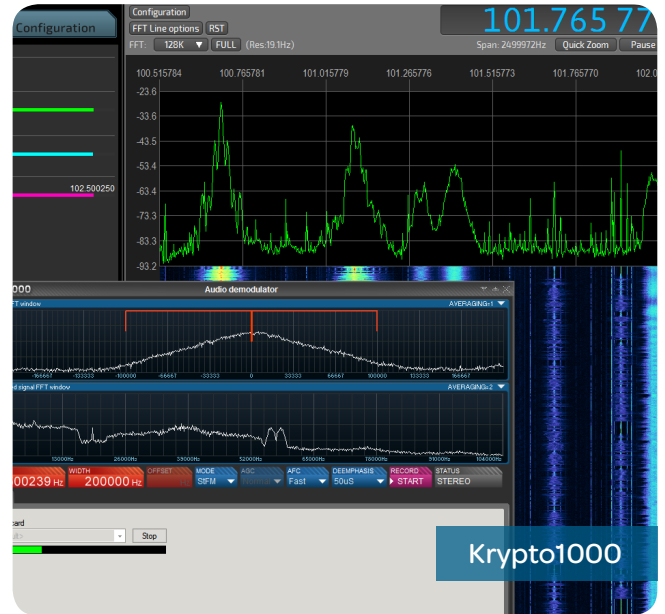

# Krypto500/1000

Professional Signals Analysis, Classification and Decoding

From COMINT Consulting LLC

Krypto 500 (left) and Krypto1000 (right), Analysis, Classification and Decoding products by COMINT Consulting, available from Mountain RF Sensors.

## WHAT HAVE YOU BEEN MISSING?

- Get more specifics on a signal than any other product
- Successfully decode in even the poorest conditions
- Always current - no outdated or out-of-use modes
- Precise automatic classification
- Intuitive and powerful user interface
- Run up to 32 modules simultaneously
- See more deeply into intercepts you capture with:
  - Better filters
  - Better demodulators
  - Special noise reduction techniques

## Krypto500

Narrowband signals decoding and analysis suite utilizing baseband audio.

## Krypto1000

Wideband signals decoding and analysis suite via receiver I/Q data.