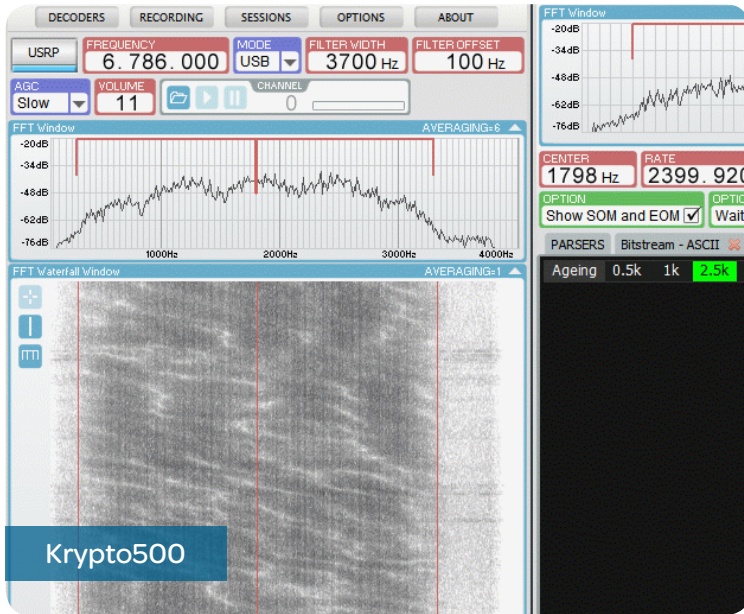

# Krypto500/1000

Professional Signals Analysis, Classification and Decoding

From COMINT Consulting LLC

Krypto 500 (left) and Krypto1000 (right), Analysis, Classification and Decoding products by COMINT Consulting, available from Mountain RF Sensors.

## WHAT HAVE YOU BEEN MISSING?

- Get more specifics on a signal than any other product
- Successfully decode in even the poorest conditions
- Always current - no outdated or out-of-use modes
- Precise automatic classification
- Intuitive and powerful user interface
- Run up to 32 modules simultaneously
- See more deeply into intercepts you capture with:
  - Better filters
  - Better demodulators
  - Special noise reduction techniques

## Krypto500

Narrowband signals decoding and analysis suite utilizing baseband audio.

## Krypto1000

Wideband signals decoding and analysis suite via receiver I/Q data.